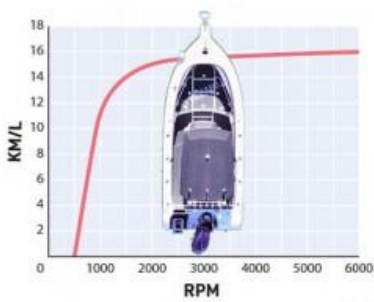

F150

Specifications

Boat Details

Price		Boat Brand	Yamaha
Model	F150	Length	0.00
Year	2025	Category	Boat Engines and Outboards
Hull Style		Hull Type	
Power Type	Power	Stock Number	F150LCA
Condition	New	State	Tasmania
Suburb	HUONVILLE	Engine Make	