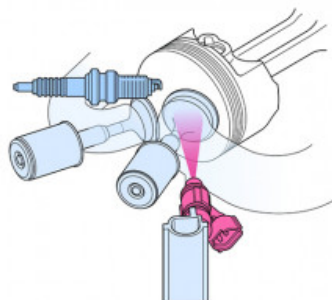

F20

POA

Specifications

Boat Details

Price	POA	Boat Brand	Yamaha
Model	F20	Length	0.00
Year	2024	Category	Boat Engines and Outboards
Hull Style		Hull Type	
Power Type	Power	Stock Number	F20BEHPL
Condition	New	State	Tasmania
Suburb	HUONVILLE	Engine Make	