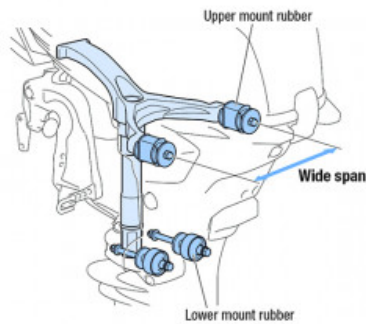

Specifications

Boat Details

Price	POA	Boat Brand	Yamaha
Model	F20	Length	0.00
Year	2024	Category	Boat Engines and Outboards
Hull Style		Hull Type	
Power Type	Power	Stock Number	F20BEHPL
Condition	New	State	Tasmania
Suburb	HUONVILLE	Engine Make	

Disclaimer

Our company offers the details of this vessel in good faith but cannot guarantee or warrant the accuracy of this information nor warrant the condition of the vessel. A buyer should instruct his agents and/or surveyors to investigate such details buyer desires validated. This vessel is offered subject to prior sale, price change or withdrawal without notice.