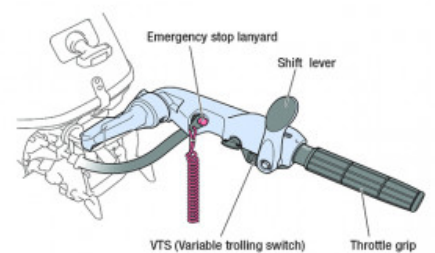

F20

POA

Specifications

Boat Details

Price	POA	Boat Brand	Yamaha
Model	F20	Length	0.00
Year	2024	Category	Boat Engines and Outboards
Hull Style		Hull Type	
Power Type	Power	Stock Number	F20BEHPL
Condition	New	State	Tasmania
Suburb	HUONVILLE	Engine Make	