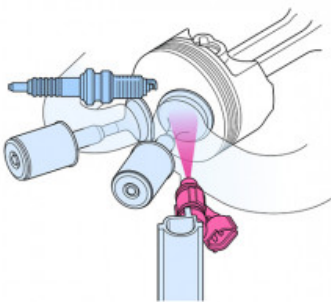

Specifications

Boat Details

Price	POA	Boat Brand	Yamaha
Model	F20	Length	0.00
Year	2024	Category	Boat Engines and Outboards
Hull Style		Hull Type	
Power Type	Power	Stock Number	F20BEHPL
Condition	New	State	Tasmania
Suburb	HUONVILLE	Engine Make	

Disclaimer

Our company offers the details of this vessel in good faith but cannot guarantee or warrant the accuracy of this information nor warrant the condition of the vessel. A buyer should instruct his agents and/or surveyors to investigate such details buyer desires validated. This vessel is offered subject to prior sale, price change or withdrawal without notice.