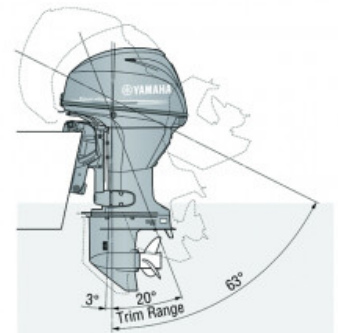

F40

POA

Specifications

Boat Details

Price	POA	Boat Brand	Yamaha
Model	F40	Length	0.00
Year	2025	Category	Boat Engines and Outboards
Hull Style		Hull Type	
Power Type	Power	Stock Number	F40LA
Condition	New	State	Tasmania
Suburb	HUONVILLE	Engine Make	