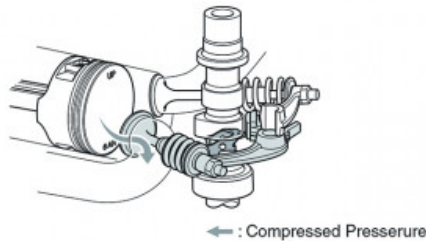

F8

POA

Specifications

Boat Details

Price	POA	Boat Brand	Yamaha
Model	F8	Length	0.00
Year	2025	Category	Boat Engines and Outboards
Hull Style		Hull Type	
Power Type	Power	Stock Number	F8FMHL
Condition	New	State	Tasmania
Suburb	HUONVILLE	Engine Make	